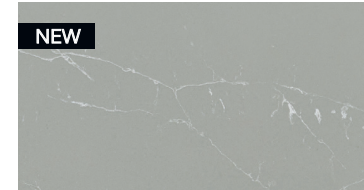

# Quartz

UNIQUE  
-  
Sign of Perfection

UNIQUE CALACATTA™  
C P B

UNIQUE ARABESCATO™  
C P B

UNIQUE VENATINO™  
C P B

UNIQUE ARGENTO™  
C P B

UNIQUE MARQUINA™  
C P B

ICE  
OF  
GENESIS  
CREATED BY ARIK LEVY

ICE BLACK  
P

ICE WHITE  
P

ZOOM  
P

ABSOLUTE BLANC C P  
GLACIAR P  
LUNA P  
SNOW P  
MOON P  
VENECIA P  
LÁCTEA P  
DUNE C P  
VANILLE P

COOL FUNCTIONAL C P  
DIM FUNCTIONAL C P  
WARM FUNCTIONAL C P  
CENIZA P  
PLOMO P  
TITÁNEO P  
SMOKE GRAY P  
AZABACHE P  
NOCTURNO P